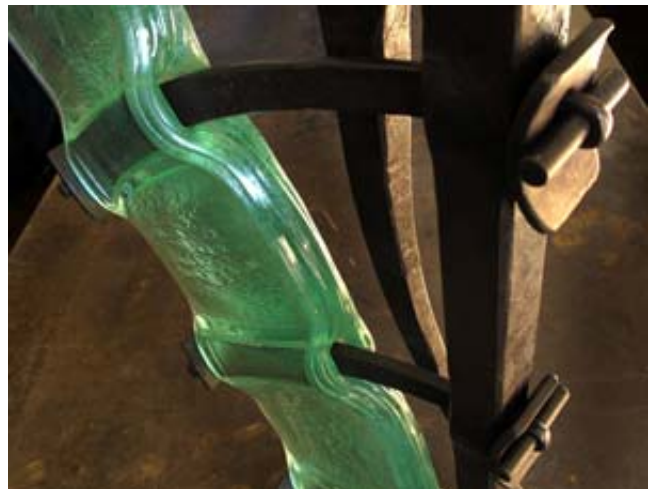

Through the *Gallery in the Garden* exhibition, Pratt is proud to promote regional emerging and established artists. Both Patrick Maher and Larry Calkins are beloved Pratt instructors. Maher owns and operates Red Door Studios where he combines traditional forging with modern fabrication, creating harmony and balance between the distinctive styles. Calkins works in a variety of mediums including photography, encaustic painting, metal, fabric, wax and clay creating fantastical pieces based on real or imagined stories, histories, and futures. Bart Turner has worked in Seattle as a visual artist for more than fifteen years producing sculpture and architectural commissions using forged metals and kiln cast glass. Glass artist Darin Denison has worked alongside Lino Tagliapietra and Dante Marioni, and his sleek, swan-like blown and sandblasted glass sculptures beautifully round out the exhibition.